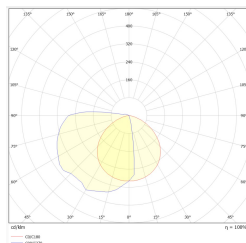

Warranty (body, electronics, light source) **60 months**

Net dimensions **L x W x H** [±2 mm] **206 mm x 134 mm x 167 mm**

* Some of mounting methods are possible only with additional accessory dedicated for that product.