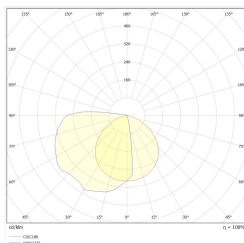

INDUST JW M1 CBA B TM-JW.M1CBM090B

Click on the selected icon to download the file:

No: 3425

No: 3425

No: 3425

No: DIT_004

No: V1.0

Producer	TM Technologie
Application	anti-panic lighting
Family	INDUST J
Colour/Colour - RAL	black , RAL9005
Version	CBM - Central addressable modulation battery
Operating mode	CB
Protection degree	IP66, IP69
Impact protection degree	IK08
Appliance classes	I
Material	steel
Installation method*	wall
Luminous flux emergency	350* lm
Light source	LED
Maximum light power	3 W
Active power	4.4 W
Nominal voltage AC	210-250 V
Nominal voltage DC	186-254 V
LED lifetime	50000 h
Colour temperature	5700
Minimum temperature	-15 °C
Maximum temperature	+55 °C
Battery	-
Warranty (body, electronics, light source)	60 months
Net dimensions L x W x H [±2 mm]	206 mm x 134 mm x 167 mm