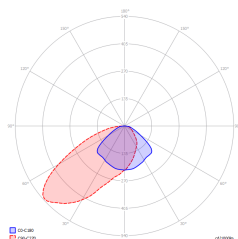

No: 0925

No: DIT_001

No: V2.12

Producer	TM Technologie
Application	escape route lighting
Family	ITECH
Colour/Colour - RAL	white , RAL9003
Version	standard
Operating mode	NM
Duration time	1 h
Protection degree	IP65
Impact protection degree	IK06
Appliance classes	II
Material	plastic
Installation method*	surface, flush-mounted, suspended, ceiling, at an angle
Luminous flux emergency	358 lm
Light source	LED
Maximum light power	2 W
Active power	1.2 W
Nominal voltage AC	210-250 V
LED lifetime	50000 h
Colour temperature	5700 K
Minimum temperature	+ 0 °C
Maximum temperature	+40 °C
Battery	LiFePO4/C (LN) 3.2V 1.5-1.6Ah
Warranty (body, electronics, light source)	24 months
Net dimensions H x Ø [±2 mm]	74 mm x 171 mm