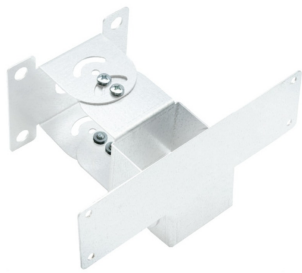

# ONTEC S ROTATING MOUNTING KIT OS14 WHITE TM-AKC.OS14W

Click on the selected icon to download the file:

No: V1.1

## Omnidirectional mounting kit | Ontec S

- » recommended in unconventional spaces - setting the most favorable angle
- » enables the installation of the emergency luminaire in various planes
- » material: metal

Producer **TM Technologie**  
 Category **accessories**  
 Colour/Colour - RAL **white , RAL9003**  
 Compatible with **ONTEC S**

Net dimensions **L x W x H** [ $\pm 2$  mm] **209 mm x 111 mm x 98 mm**