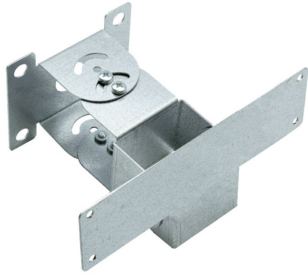

ONTEC S MOUNTING KIT ROTATABLE OS14 RAW TM-AKC.OS14

Click on the selected icon to download the file:

Omnidirectional mounting kit | Ontec S

- » recommended in unconventional spaces - setting the most favorable angle
- » enables the installation of the emergency luminaire in various planes
- » material: metal

Producer **TM Technologie**
Category **accessories**

Compatible with **ONTEC S**

Net dimensions **L x W x H** [± 2 mm] **209 mm x 111 mm x 98 mm**